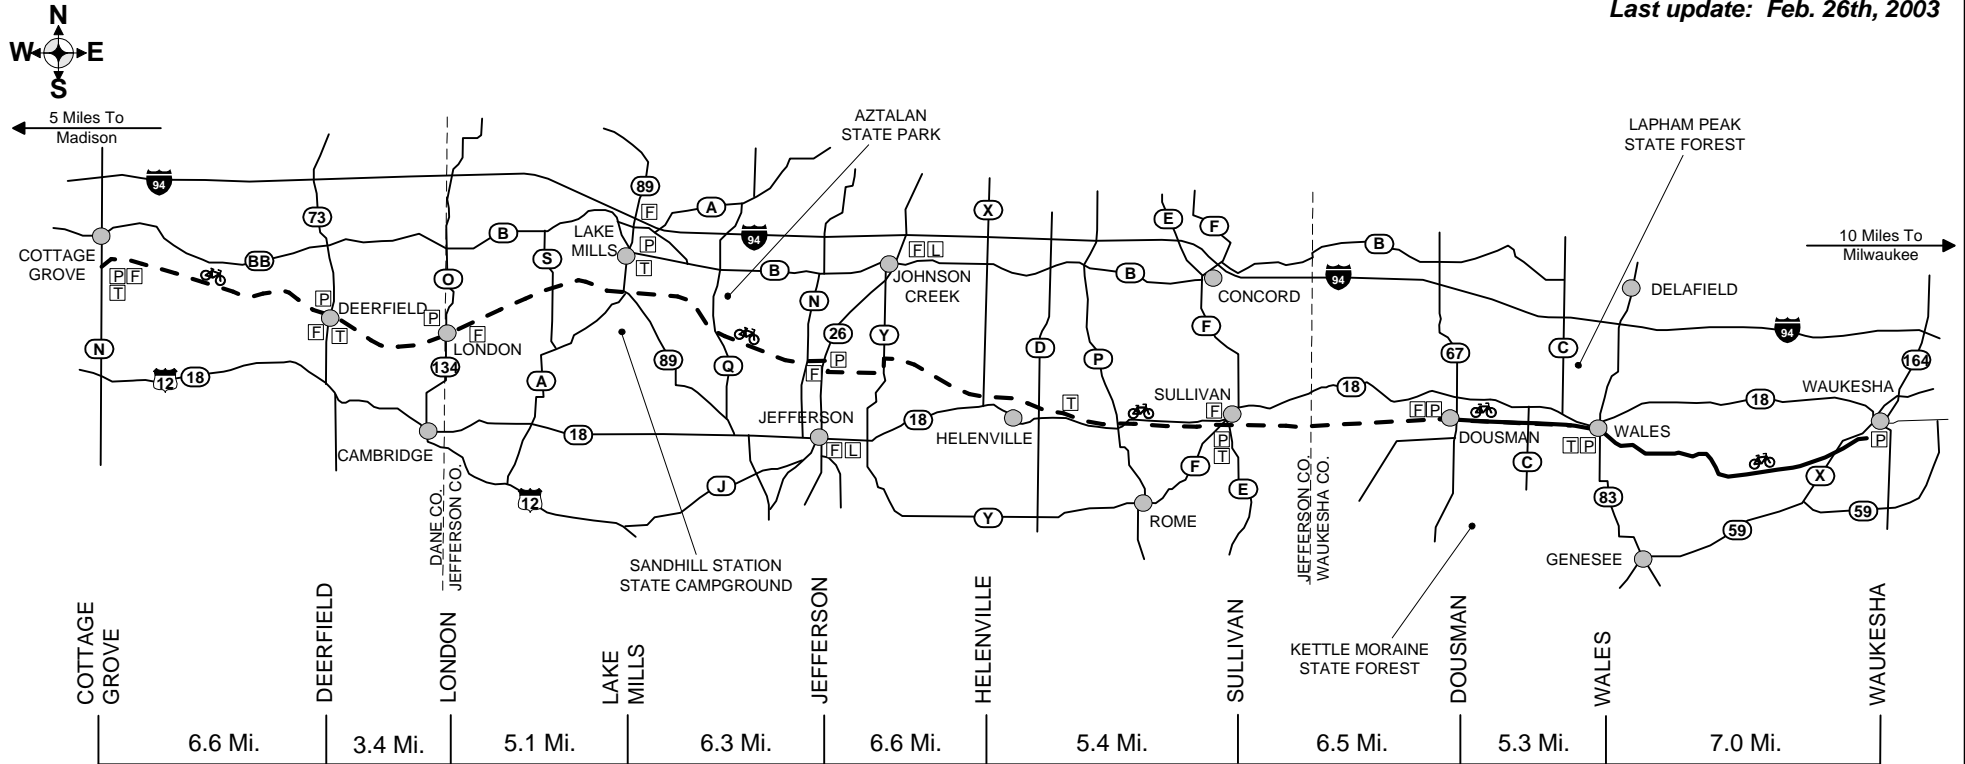

GLACIAL DRUMLIN STATE TRAIL

Last update: Feb. 26th, 2003

KEY:

- LODGING
- TOILET
- FOOD
- PARKING
- CRUSHED STONE
- ASPHALT PAVEMENT

	Deerfield	London	Lake Mills	Jefferson	Helenville	Sullivan	Dousman	Wales	Waukesha
Cottage Grove	6.6	10.0	15.1	21.4	28.0	33.4	39.9	45.2	52.2
Deerfield	3.4	8.5	14.8	21.4	26.8	33.3	38.6	45.6	
London		5.1	11.4	18.0	23.4	29.9	35.2	42.2	
Lake Mills			6.3	12.9	18.3	24.8	30.1	37.1	
Jefferson				6.6	12.0	18.5	23.8	30.8	
Helenville					5.4	11.9	17.2	24.2	
Sullivan						6.5	11.8	18.8	
Dousman							5.3	12.3	
Wales								7.0	

TRAIL OFFICES

Glacial Drumlin Trail - West
1213 S. Main St.
Lake Mills, WI 53551
(920) 648-8774

Glacial Drumlin Trail - East
W329 N846 County Road C
Delafield, WI 53018
(262) 646-3025